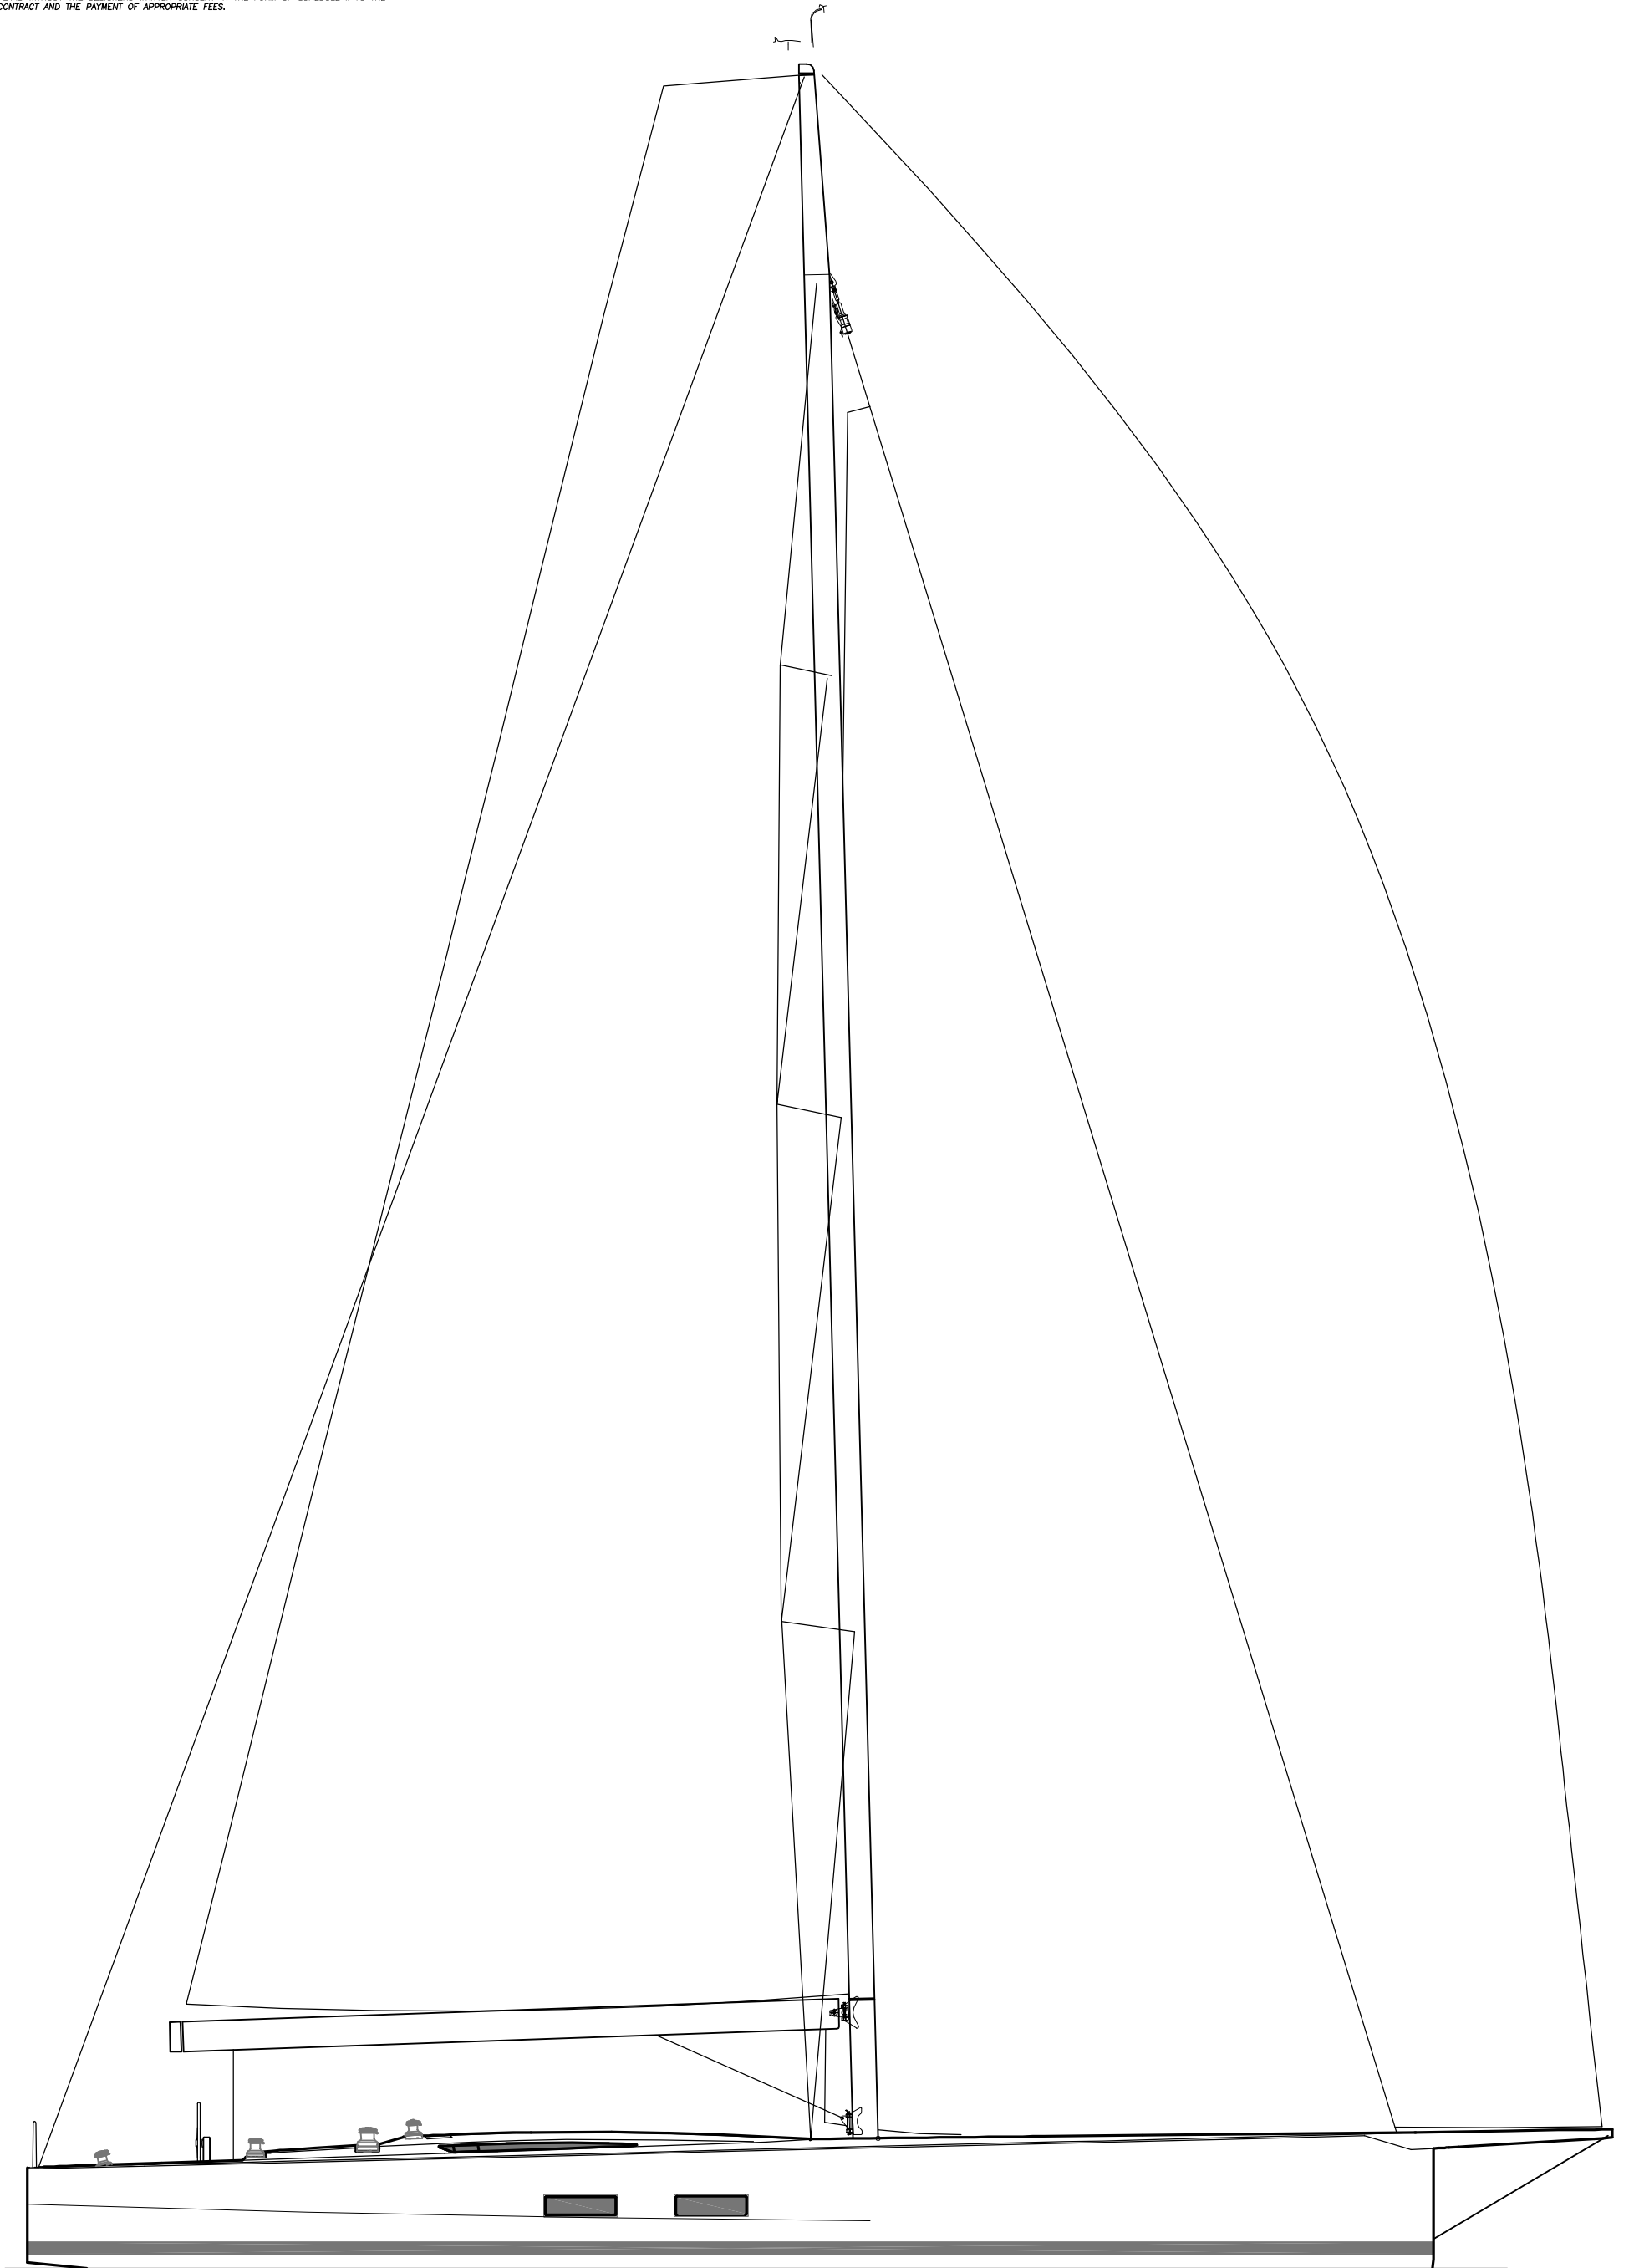

COPYRIGHT
THIS DRAWING MUST NOT BE REPRODUCED, DISTRIBUTED, OR USED FOR ANY PURPOSE OTHER
THAN IN CONJUNCTION WITH THE BOAT OR DESIGN FOR WHICH IT WAS DRAWN, WITHOUT THE
DESIGNER'S WRITTEN CONSENT.

MILLS DESIGN	vismara VISMARA Mills 62 SuperNikka	Sail Plan	md.077: SuperNikka
		Scale @ A1 = n/a	© Mills Design 22-07-2014
		Mills Design Ltd. Glendale Kilbride Wicklow Ireland	t: +353 404 48500 f: +353 404 48501 m: +353 87 2242804 info@mills-design.com www.mills-design.com